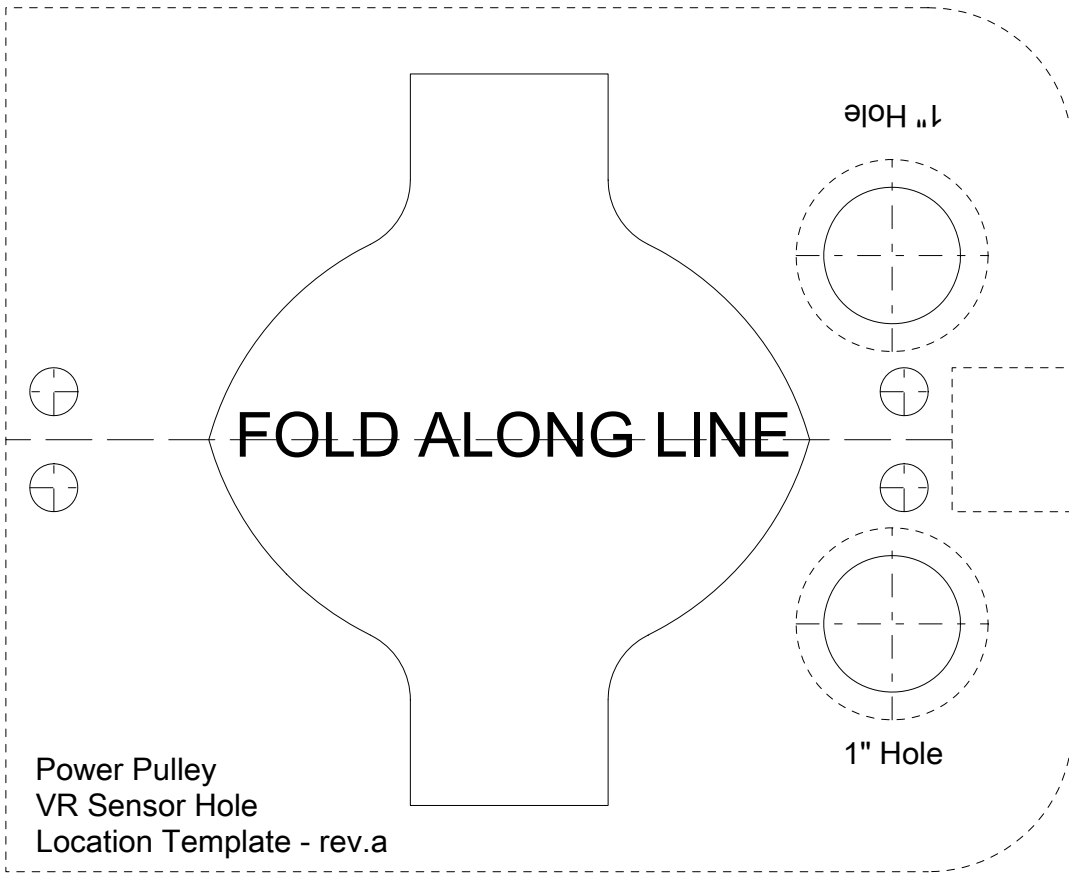

CUTOUT

1in / 25.4mm

Print to 100% Scale

CUTOUT

CUTOUT

1in / 25.4mm

Print to 100% Scale

rev.a