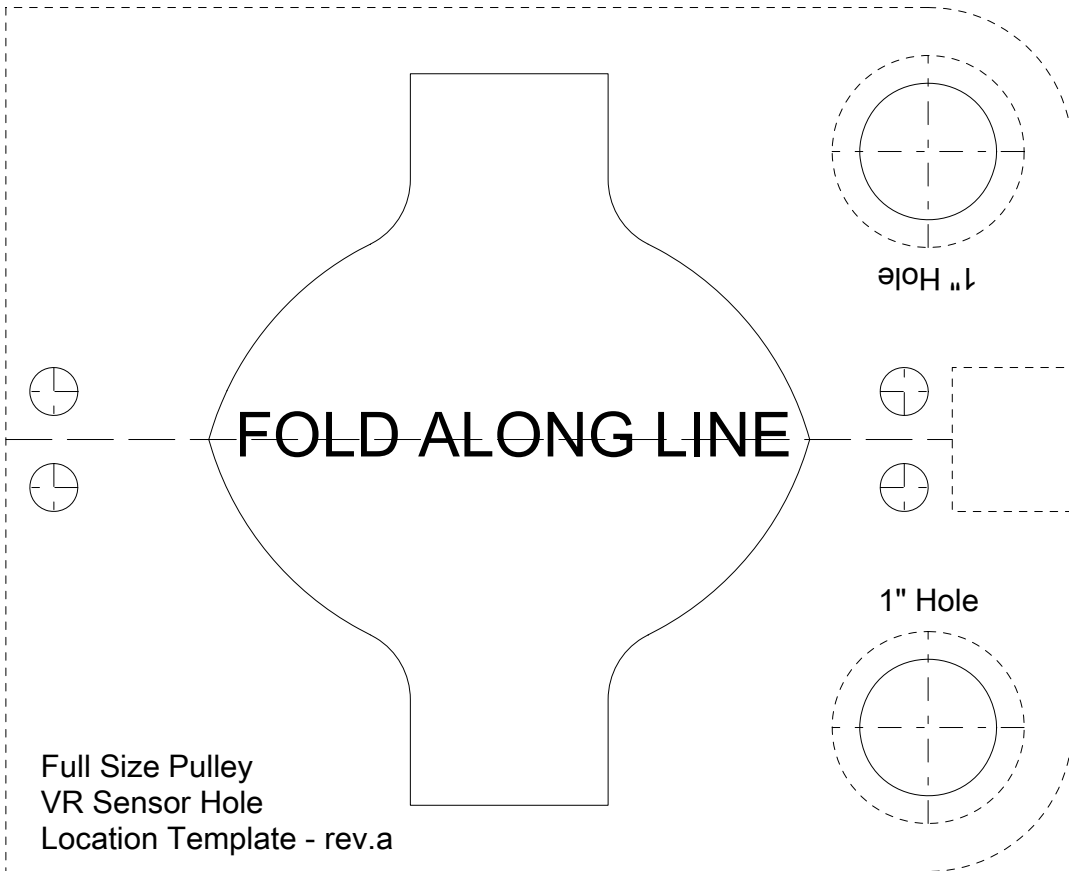

CUTOUT

1in / 25.4mm

Print to 100% Scale

CUTOUT

CUTOUT

1in / 25.4mm

Print to 100% Scale

rev.a